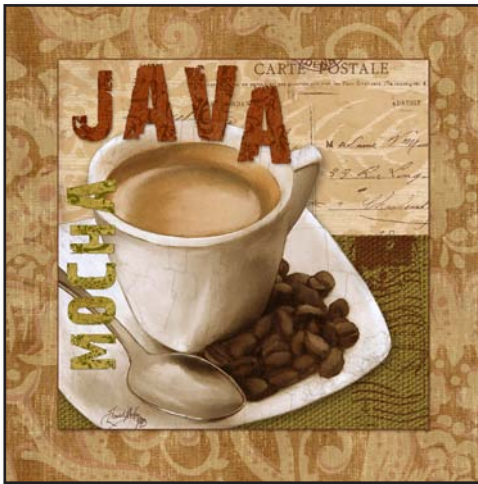

8562B-618 18x6" Price Code: D

"Granny's Kitchen I & II" by Gina Ritter

8619-12 12x12" Price Code: E

8620-12 12x12" Price Code: E

"Bistro de Paris" by Elizabeth Medley

8561-12 12x12" Price Code: E

"Cafe Verona" by Elizabeth Medley

8562-12 12x12" Price Code: E

"Brew with Flavor I & II" by Elizabeth Medley

8617-12 12x12" Price Code: E

8618-12 12x12" Price Code: E

"Early Morning I & II" by Elizabeth Medley

8561A-12 12x12" Price Code: E
8561A-6 6x6" Price Code: A