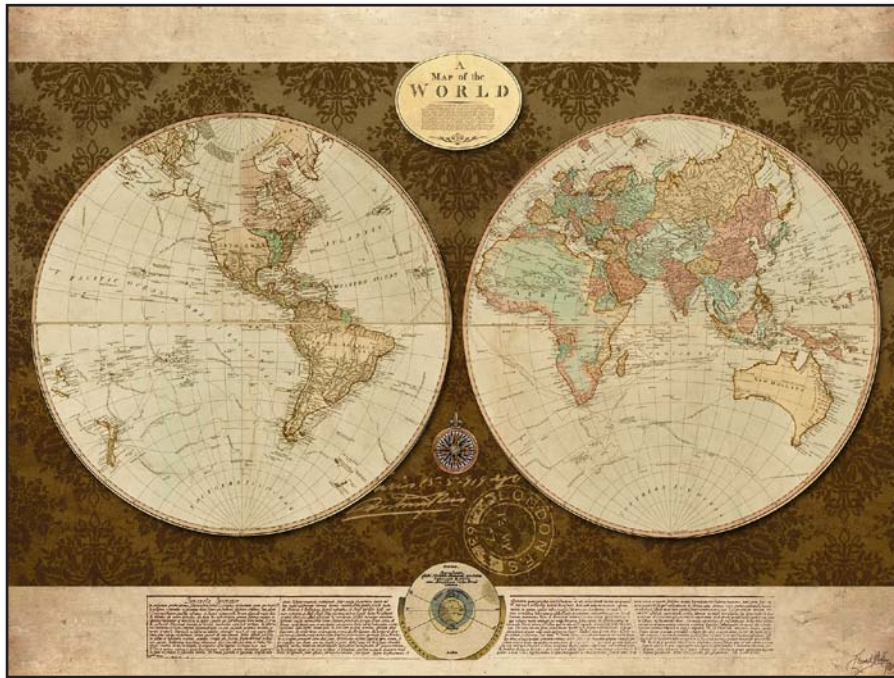

8563C-820 8x20" E
8563C-410 4x10" B

8563D-820 8x20" E
8563D-410 4x10" B

"Red Damask Map I & II" by Elizabeth Medley

8564-18 18x18" Price Code: H

8565-18 18x18" Price Code: H

"Map of the World" by Elizabeth Medley

8563A-1824

24x18"

Price Code: H

"World Map" by Elizabeth Medley

8563B-2436

36x24"

Price Code: K

"Paris Stamp" by SD Graphics Studio