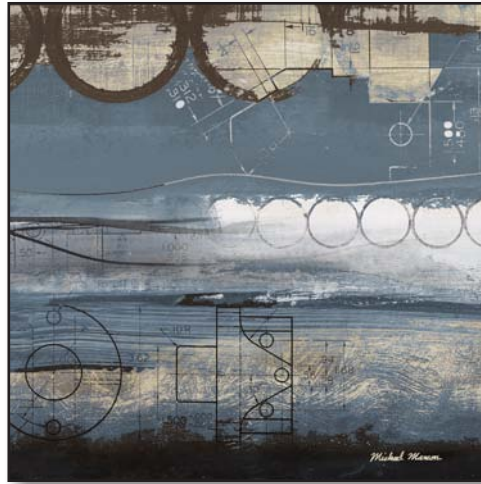

8638F-8   8x8"   Price Code: C
8638F-6   6x6"   Price Code: A